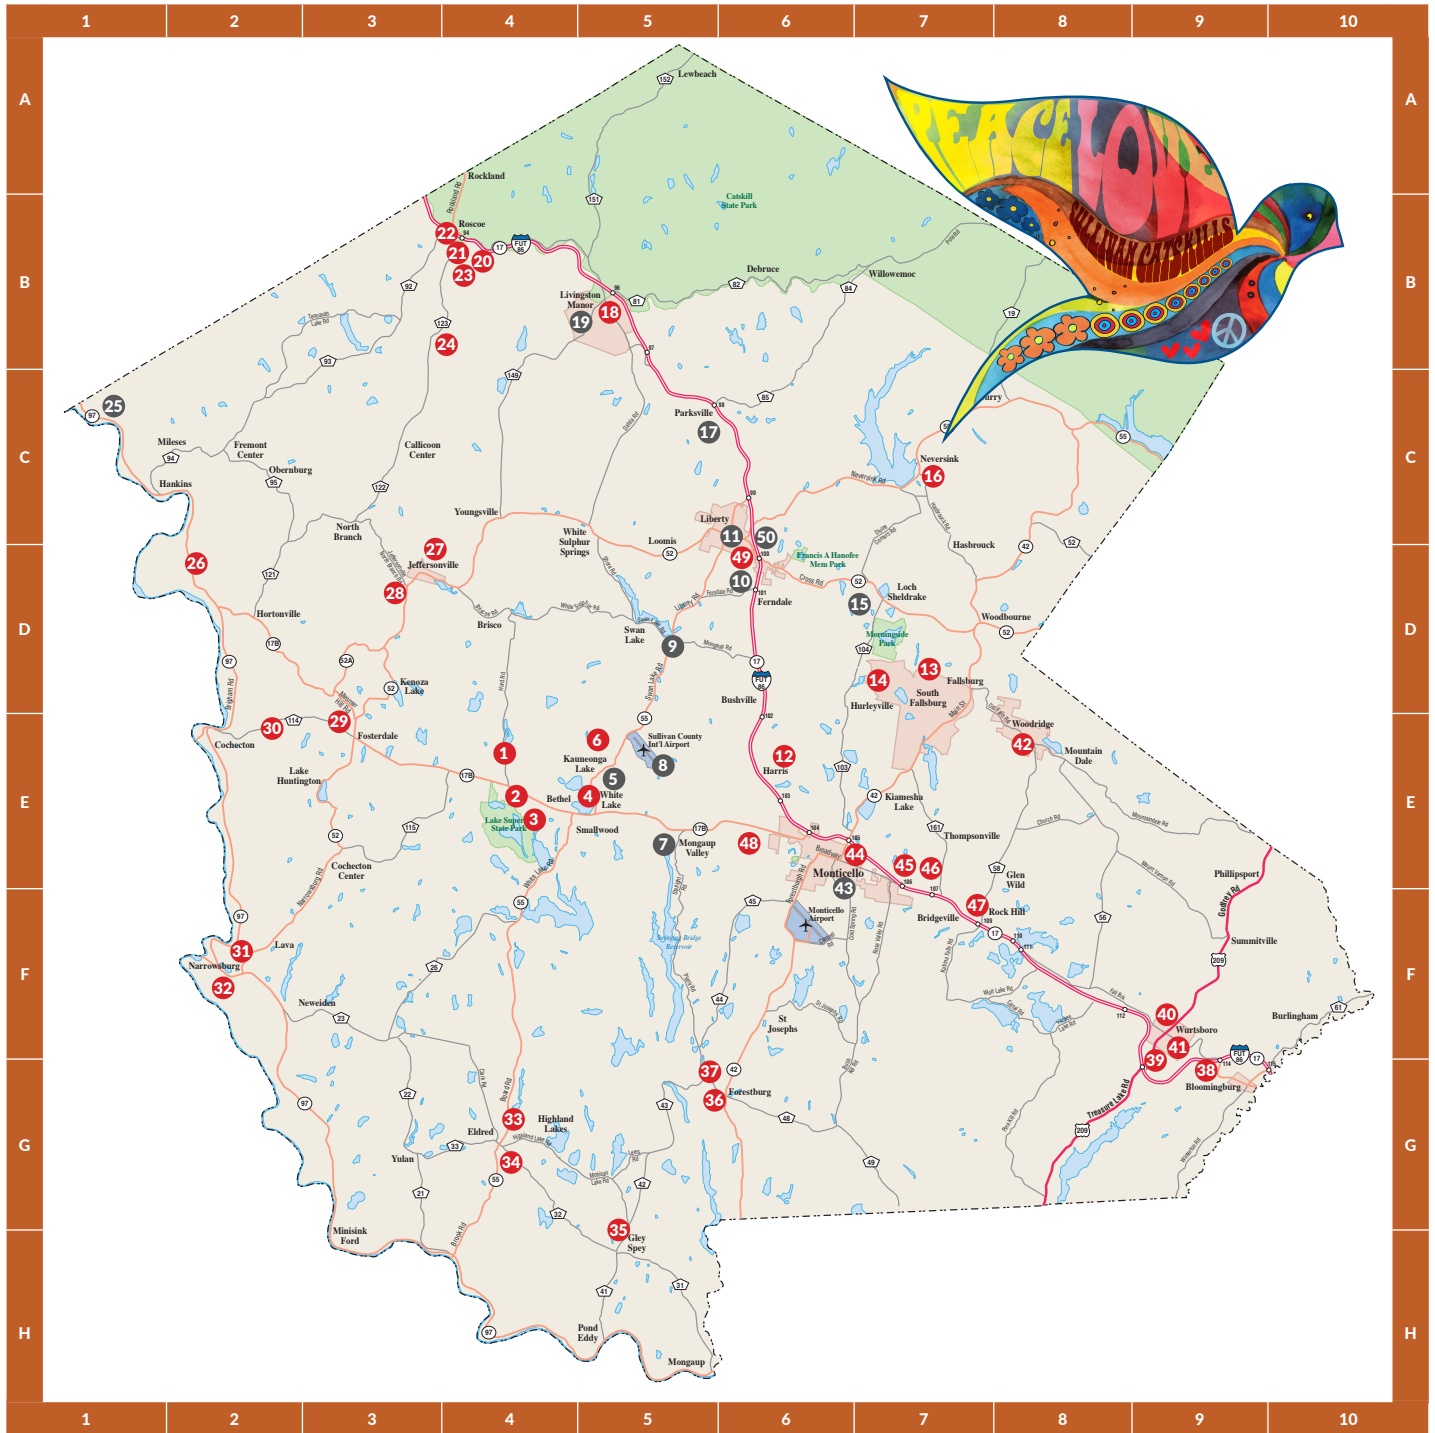

SULLIVAN CATSKILLS

DOVE TRAIL MAP

Just as each dove has its own unveiling ceremony, so too will our official Dove Trail Brochure Map and website—coming soon. In the meantime, use this temporary map to visit the unveiled doves.

 UNVEILED DOVE LOCATION

 DOVE LOCATION - UNVEILING COMING SOON!

SULLIVAN CATSKILLS DOVE TRAIL MAP

MAP COORDINATE: E-4

1 BETHEL WOODS CENTER FOR THE ARTS
200 Hurd Road
Bethel, NY 12720

2 STRAY CAT GALLERY
2032 State Route 17B
Bethel, NY 12720

3 HECTOR'S INN
8 Dr. Duggan Road
Bethel, NY 12720

4 TOWN OF BETHEL
3454 Route 55
White Lake, NY 12786

5 TOWN OF BETHEL
10 Waldheim Road
White Lake, NY 12786

6 THE LOCAL TABLE AND TAP
3 Horseshoe Lake Road
Kauneonga Lake, NY 12749

7 LAUGHING LADIES ANTIQUES
1095 State Route 17B
Mongaup Valley, NY 12762

MAP COORDINATE: D-5
8 SULLIVAN COUNTY AIRPORT
57 County Road 183A
Swan Lake, NY 12783

9 CASA DI LONGOBARDI
4755 State Route 55
Swan Lake, NY 12783