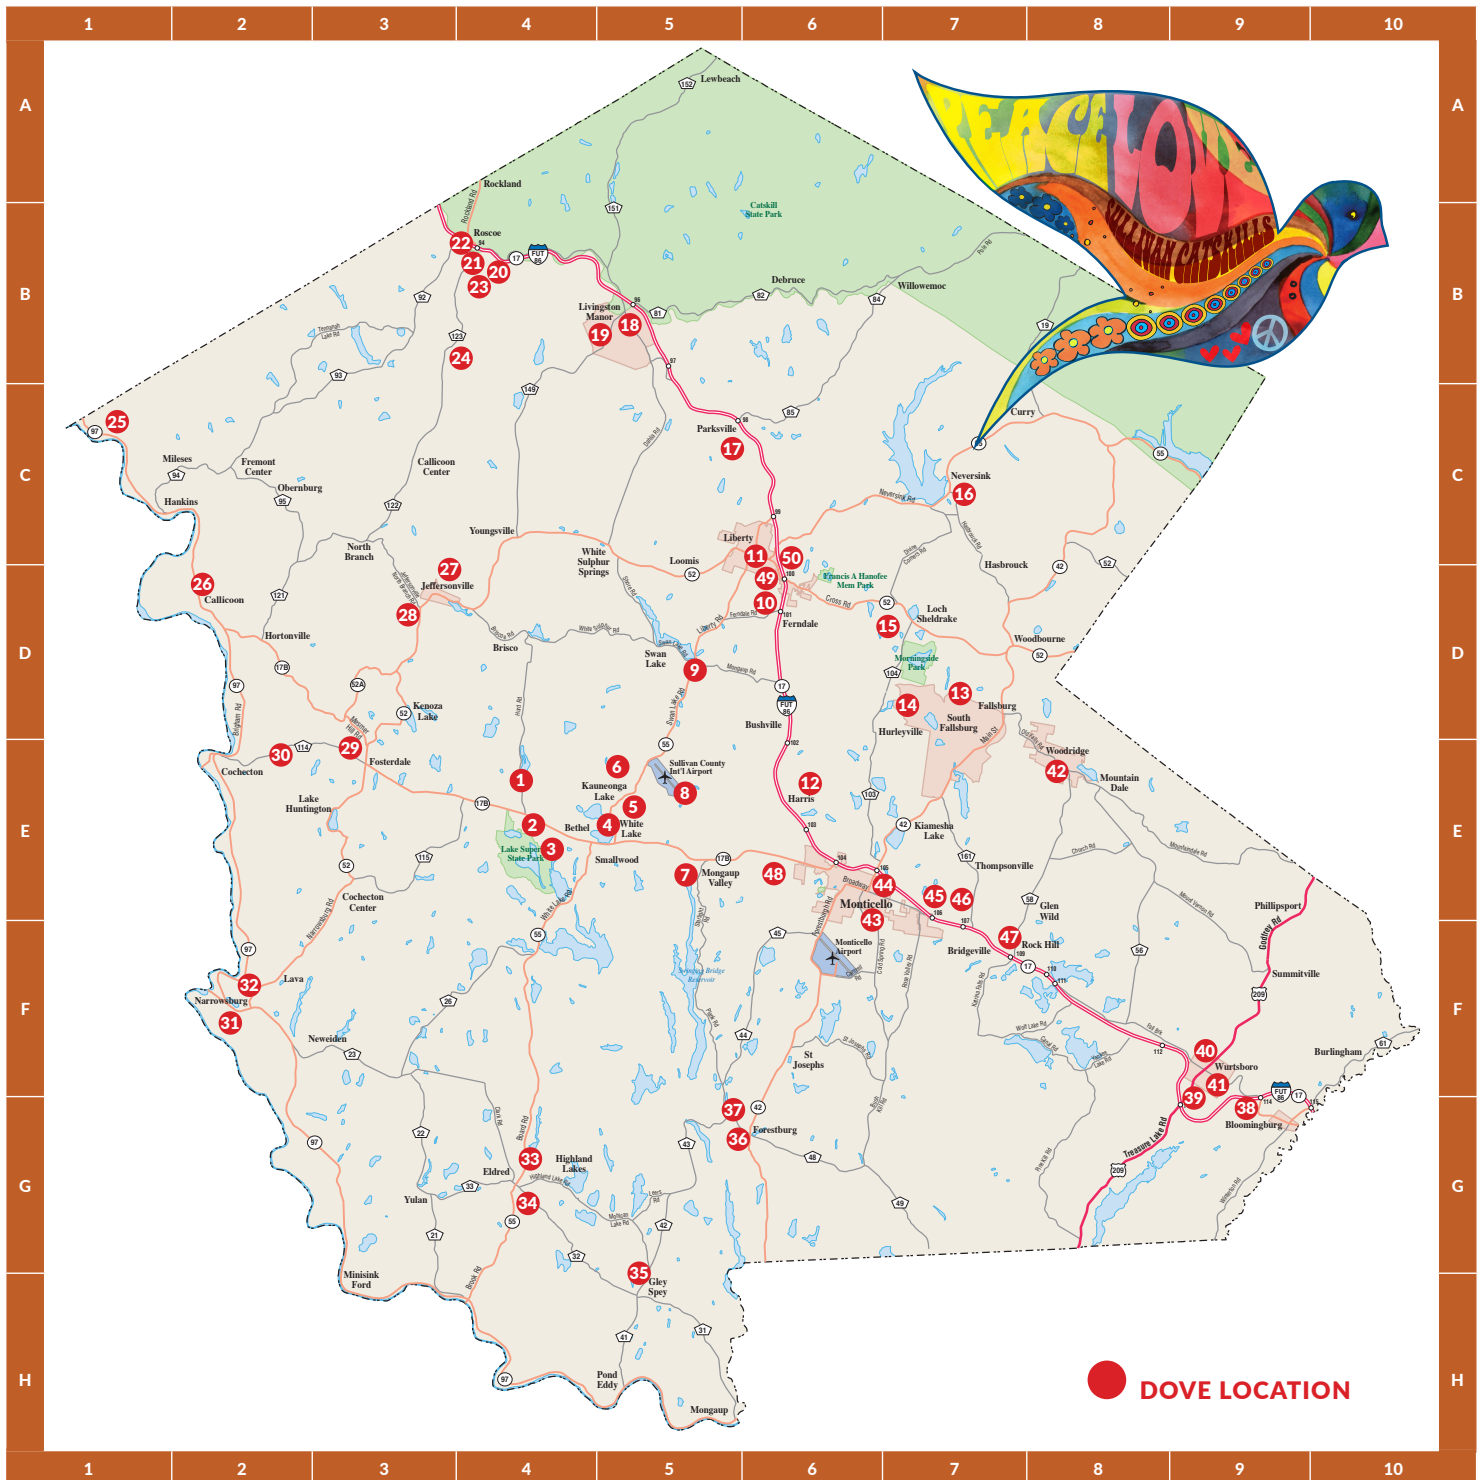

DOVE TRAIL MAP[®]

SULLIVAN CATSKILLS DOVE TRAIL MAP[®]

MAP COORDINATE: E-4

1 BETHEL WOODS CENTER FOR THE ARTS
200 Hurd Road
Bethel, NY 12720

2 STRAY CAT GALLERY
2032 State Route 17B
Bethel, NY 12720

3 HECTOR'S INN
8 Dr. Duggan Road
Bethel, NY 12720

4 TOWN OF BETHEL—TOWN HALL
3454 Route 55
White Lake, NY 12786

5 TOWN OF BETHEL
10 Waldheim Road
White Lake, NY 12786

6 THE LOCAL TABLE AND TAP
3 Horseshoe Lake Road
Kauneonga Lake, NY 12749

7 LAUGHING LADIES ANTIQUES
1095 State Route 17B
Mongaup Valley, NY 12762

MAP COORDINATE: D-5
8 SULLIVAN COUNTY INTERNATIONAL AIRPORT
57 County Road 183A
Swan Lake, NY 12783

9 CASA DI LONGOBARDI
4755 State Route 55
Swan Lake, NY 12783

10 MAURICE GERRY
9 Ferndale Avenue
Ferndale, NY 12734

MAP COORDINATE: D-6
11 VILLAGE OF LIBERTY
120 North Main Street
Liberty, NY 12754

12 CATSKILL REGIONAL MEDICAL CENTER
68 Harris Bushville Road
Harris, NY 12742

13 TOWN OF FALLSBURG
11 Morningside Park Road
Hurleyville, NY 12747