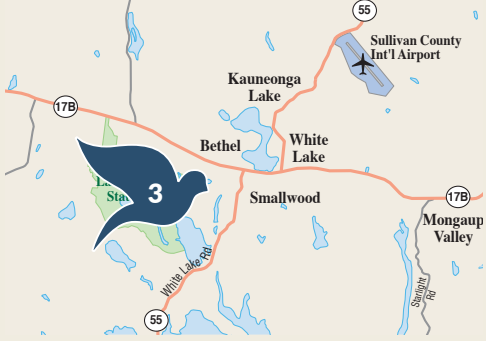

LET'S GET ALL LOVEY DOVEY

The **SULLIVAN CATSKILLS DOVE TRAIL**® commemorates the 50th anniversary of the 1969 Woodstock festival and celebrates its impact on our Sullivan Catskills. It's a collection of 50 dove sculptures perched in villages, towns, and at several tourism businesses. Each permanently mounted dove is hand-painted by a professional local artist and inspired by the legendary event held here in 1969.

1 BETHEL WOODS CENTER FOR THE ARTS

200 Hurd Road
Bethel, NY 12720
Map Coordinate: E-4

ARTISTS: SUSAN PANTALEONE & STAFF

2

GARDNER & CO GENERAL STORE

on Behalf of Stray Cat Gallery

131 County Route 121

Hortonville, NY 12745

Map Coordinate: D-2

ARTIST: KIM FLYNN

3 HECTOR'S INN

8 Dr. Duggan Road

Bethel, NY 12720

Map Coordinate: E-4

ARTIST: KIM SIMONS

4 TOWN OF BETHEL— TOWN HALL

3454 Route 55
White Lake, NY 12786
Map Coordinate: E-4

ARTIST: STEPHANY LOPEZ

5 TOWN OF BETHEL— THE WOODSTOCK WAY/ PINE GROVE ROAD

10 Waldheim Road
White Lake, NY 12786
Map Coordinate: E-4

ARTIST: JESSICA MALL