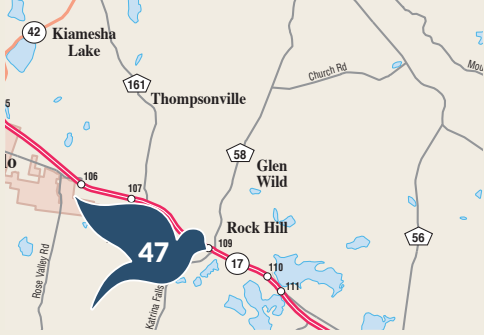

43 VILLAGE OF MONTICELLO

479 Broadway
Monticello, NY 12701
Map Coordinate: E-6

ARTIST: KIM FLYNN

44 SULLIVAN COUNTY GOVERNMENT CENTER

100 North Street
Monticello, NY 12701
Map Coordinate: E-6

ARTIST: TERRI WARD

45

RESORTS WORLD CATSKILLS

888 Resorts World Drive
 Monticello, NY 12701
 Map Coordinate: E-7

ARTIST: MIKEY RANDELS

46 THE KARTRITE RESORT & INDOOR WATERPARK

555 Resorts World Drive
Monticello, NY 12701
Map Coordinate: E-7

**ARTISTS: TCFD- CHARLIE BLUME,
CHRIS KILGORE, MARK MCNAMARA,
CHRISTINE RECORD, YARITZA RIVERA,
EMMA STOKES & STUDENTS**

47 TOWN OF THOMPSON— HAMLET OF ROCK HILL

283 Rock Hill Drive
Rock Hill, NY 12775
Map Coordinate: F-7

ARTIST: LAURIE KILGORE

48 TOWN OF THOMPSON— COLLINS MEMORIAL PARK

47 Kitz Road
Mongaup Valley, NY 12762
Map Coordinate: E-6

ARTIST: LAURIE KILGORE

49 SULLIVAN CATSKILLS VISITORS ASSOCIATION

15 Sullivan Avenue