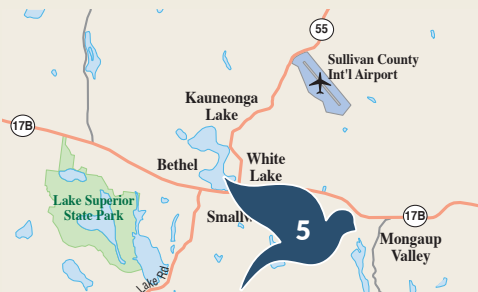

Map Coordinate: D-2

ARTIST: KIM FLYNN

3 HECTOR'S INN

8 Dr. Duggan Road

Bethel, NY 12720

Map Coordinate: E-4

ARTIST: KIM SIMONS

4 TOWN OF BETHEL— TOWN HALL

3454 Route 55
White Lake, NY 12786
Map Coordinate: E-4

ARTIST: STEPHANY LOPEZ

5 TOWN OF BETHEL— THE WOODSTOCK WAY/ PINE GROVE ROAD

10 Waldheim Road
White Lake, NY 12786
Map Coordinate: E-4

ARTIST: JESSICA MALL

6 THE LOCAL TABLE AND TAP

3 Horseshoe Lake Road
Kauneonga Lake, NY 12749
Map Coordinate: E-4

ARTIST: DEBORAH FISHER PALMARINI

7 LAUGHING LADIES ANTIQUES

1095 State Route 17B
Mongaup Valley, NY 12762
Map Coordinate: E-4

ARTISTS: BLAKE HAYS, BEN LEBEL

8 SULLIVAN COUNTY INTERNATIONAL AIRPORT

57 County Road 183A
Swan Lake, NY 12783
Map Coordinate: D-5

ARTIST: TERRI WARD

9 SWAN LAKE PARK
on behalf of Casa Di Longobardi

1658 Briscoe Rd
Swan Lake, NY 12783
Map Coordinate: D-4