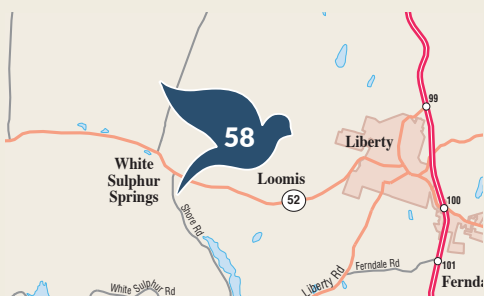

ARTIST: KIM SIMONS

55 ANNIE'S RUFF CUT

90 Forman Road
Cochecton, NY 12726
Map Coordinate: E-3

ARTIST: KIM SIMONS

56 WJFF RADIO CATSKILL

2758 NY-52

Liberty, NY 12754

Map Coordinate: C-5

ARTIST: CHRISTI JOHNSON

57 **CALLICOON HILLS**

1 Hills Resort Road
Callicoon Center, NY 12724
Map Coordinate: C-3

ARTIST: LARA MASTERSON

58

WHITE SULPHUR SPRINGS ON BEHALF OF THE TOWN OF LIBERTY

Route 52/Eggler Road

Liberty, NY 12754

Map Coordinate: C-5

**ARTISTS: KATH JOHANSEN
AND ANDRALYN LAGATTUTA**

59 THE ROSE COTTAGE IN DE BRUCE

1200 De Bruce Road
De Bruce, NY 12758
Map Coordinate: B-6

**ARTISTS: M.E. KOCHER
AND MEK ART STUDIO**

60 HAPPY DAYS CAMPGROUND

454 Horseshoe Lake Road

Bethel, NY 12783

Map Coordinate: E-4

ARTIST: KIM SIMONS

61 ANIMAL HOSPITAL OF SULLIVAN COUNTY

667 Harris Rd
Ferndale, NY 12734
Map Coordinate: D-6

ARTIST: KIM SIMONS