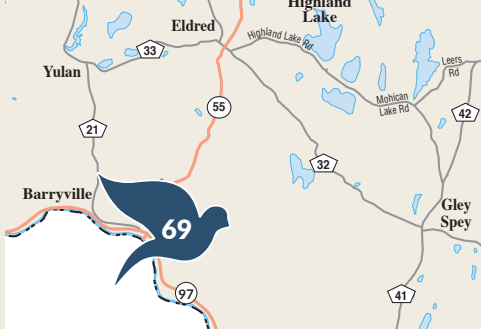

62 ARTHUR'S ACRES ANIMAL SANCTUARY

89 Ahrens Rd
Parksville, NY 12768
Map Coordinate: C-5

ARTIST: ALLISON LUCI

63 COMING SOON

64 NAMI SULLIVAN COUNTY

20 Crystal St,
Monticello, NY 12701
Map Coordinate: E-6

ARTIST: WILLIAM EDWARD BENTLEY

65 SULLIVAN COUNTY DRAMATIC WORKSHOP

5243 Main St
South Fallsburg, NY 12779
Map Coordinate: E-7

ARTIST: KIM SIMONS

66 COMING SOON

67 BURN BRAE MANSION

573 High Rd
Glen Spey, NY 12737
Map Coordinate: H-5

ARTIST: TRACIE HICKMAN

68 **KADAMPA MEDITATION CENTER NEW YORK**

47 Sweeney Rd
Glen Spey, NY 12737
Map Coordinate: H-5

ARTIST: ZOE GREENBAUM

69 RENT MY ESCAPE

3512 State Route 97
Barryville, NY 12719
Map Coordinate: H-3

ARTIST: CATHERINE FOUR

70 EAGLE VALLEY REALTY

6569 NY-97

Narrowsburg, NY 12764

Map Coordinate: F-2

ARTIST: BRANDI MEROLLA

SULLIVAN DOVE TRAIL

CATSKILLS

ALL MAP ©