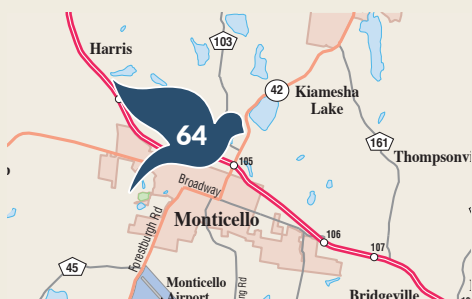

60 HAPPY DAYS CAMPGROUND

454 Horseshoe Lake Road

Bethel, NY 12783

Map Coordinate: E-4

ARTIST: KIM SIMONS

61 ANIMAL HOSPITAL OF SULLIVAN COUNTY

667 Harris Rd
Ferndale, NY 12734
Map Coordinate: D-6

ARTIST: KIM SIMONS

62 ARTHUR'S ACRES ANIMAL SANCTUARY

89 Ahrens Rd
Parksville, NY 12768
Map Coordinate: C-5

ARTIST: ALLISON LUCI

63 COMING SOON

64 NAMI SULLIVAN COUNTY

20 Crystal St,
Monticello, NY 12701
Map Coordinate: E-6

ARTIST: WILLIAM EDWARD BENTLEY

65 SULLIVAN COUNTY DRAMATIC WORKSHOP

5243 Main St
South Fallsburg, NY 12779
Map Coordinate: E-7

ARTIST: KIM SIMONS

66 COMING SOON

67 BURN BRAE MANSION

573 High Rd
Glen Spey, NY 12737
Map Coordinate: H-5

ARTIST: TRACIE HICKMAN

70 EAGLE VALLEY REALTY

6569 NY-97

Narrowsburg, NY 12764

Map Coordinate: F-2

ARTIST: BRANDI MEROLLA

SULLIVAN DOVE TRAIL

CATSKILLS

ALL MAP ©