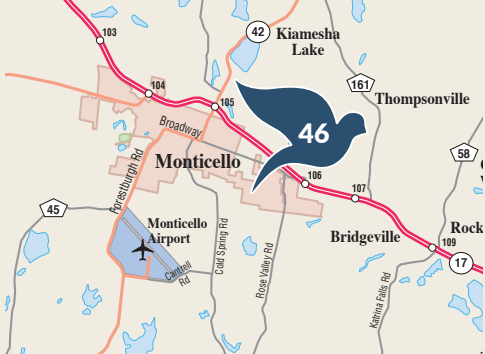

ARTIST: KIM SIMONS

41 CANAL TOWNE EMPORIUM

107 Sullivan Street
Wurtsboro, NY 12790
Map Coordinate: F-9

ARTIST: GARY ECKHART

42 VILLAGE OF WOODRIDGE

22 Green Avenue
Woodridge, NY 12789
Map Coordinate: E-8

ARTIST: BOB CLARK, GEMINI GRAPHX

43 VILLAGE OF MONTICELLO

479 Broadway
Monticello, NY 12701
Map Coordinate: E-6

ARTIST: KIM FLYNN

44 SULLIVAN COUNTY GOVERNMENT CENTER

100 North Street
Monticello, NY 12701
Map Coordinate: E-6

ARTIST: TERRI WARD

45

RESORTS WORLD CATSKILLS

888 Resorts World Drive
 Monticello, NY 12701
 Map Coordinate: E-7

ARTIST: MIKEY RANDELS

46 THE KARTRITE RESORT & INDOOR WATERPARK

555 Resorts World Drive
Monticello, NY 12701
Map Coordinate: E-7

**ARTISTS: TCFD- CHARLIE BLUME,
CHRIS KILGORE, MARK MCNAMARA,
CHRISTINE RECORD, YARITZA RIVERA,
EMMA STOKES & STUDENTS**

47 TOWN OF THOMPSON— HAMLET OF ROCK HILL

283 Rock Hill Drive
Rock Hill, NY 12775
Map Coordinate: F-7