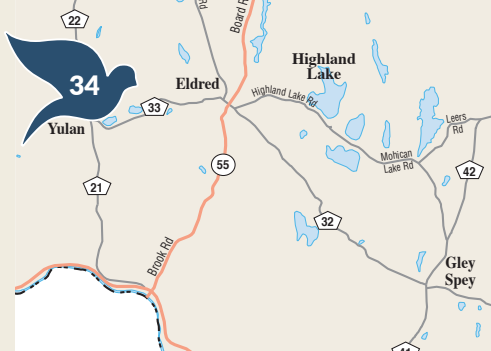

ARTIST: ANDRÉ SHANK

31 TOWN OF TUSTEN

7 Erie Avenue
Narrowsburg, NY 12764
Map Coordinate: F-2

ARTIST: BRANDI MEROLLA

32 LANDER'S RIVER TRIPS

69 De Mauro Lane
Narrowsburg, NY 12764
Map Coordinate: F-2

ARTIST: MIKEY RANDELS

**UNDER
MAINTENANCE**

33

TOWN OF HIGHLAND

4 Proctor Road

Eldred, NY 12732

Map Coordinate: G-4

ARTIST: CATHERINE FOUR

34 CATSKILL MOUNTAINS RESORT

211 Mail Road
Barryville, NY 12719
Map Coordinate: G-4

ARTIST: TODD ANDERSON

35 TOWN OF LUMBERLAND

1025 Proctor Road
Glen Spey, NY 12737
Map Coordinate: H-5

ARTIST: TODD ANDERSON

36 FORESTBURGH PLAYHOUSE

39 Forestburgh Road
Forestburgh, NY 12777
Map Coordinate: G-5

ARTIST: KEITH PHILLIPS

37 TOWN OF FORESTBURGH

2846 State Route 42
Forestburgh, NY 12777
Map Coordinate: G-6

ARTIST: BRENDA SYWALSKI

38 QUICKWAY DINER

68 Route 17K

Bloomingburg, NY 12721

Map Coordinate: G-9