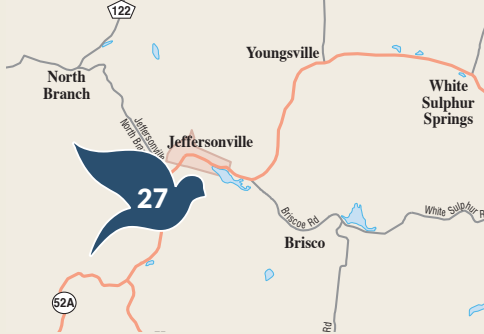

RT. 97, GPS: 23 Railroad Avenue

Long Eddy, NY 12760

Map Coordinate: C-1

ARTISTS: PIO DERODA, BILL POLYN

26

TOWN OF DELAWARE— HAMLET OF CALLICOON

36 Lower Main Street
Callicoon, NY 12723
Map Coordinate: C-2

ARTIST: MIKEY RANDELS

27 VILLAGE OF JEFFERSONVILLE—TOWN OF CALLICOON

4869 State Route 52
Jeffersonville, NY 12748
Map Coordinate: D-3

ARTIST: ROBIN NERVEGNA

28 VILLA ROMA RESORT & CONFERENCE CENTER

356 Villa Roma Road
Callicoon, NY 12723
Map Coordinate: D-3