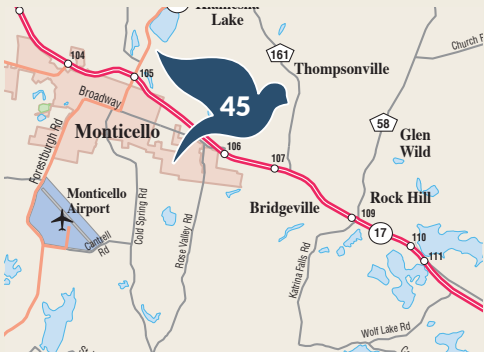

ARTIST: KIM SIMONS

41 CANAL TOWNE EMPORIUM

107 Sullivan Street
Wurtsboro, NY 12790
Map Coordinate: F-9

ARTIST: GARY ECKHART

42 VILLAGE OF WOODRIDGE

22 Green Avenue
Woodridge, NY 12789
Map Coordinate: E-8

ARTIST: BOB CLARK, GEMINI GRAPHX

43 VILLAGE OF MONTICELLO

479 Broadway
Monticello, NY 12701
Map Coordinate: E-6

ARTIST: KIM FLYNN

44 SULLIVAN COUNTY GOVERNMENT CENTER

100 North Street
Monticello, NY 12701
Map Coordinate: E-6

ARTIST: TERRI WARD

45

RESORTS WORLD CATSKILLS

888 Resorts World Drive
 Monticello, NY 12701
 Map Coordinate: E-7

ARTIST: MIKEY RANDELS

46 THE KARTRITE RESORT & INDOOR WATERPARK

555 Resorts World Drive
Monticello, NY 12701
Map Coordinate: E-7