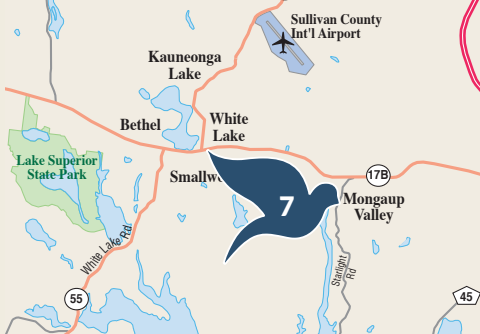

Map Coordinate: D-2

ARTIST: KIM FLYNN

3 HECTOR'S INN

8 Dr. Duggan Road

Bethel, NY 12720

Map Coordinate: E-4

ARTIST: KIM SIMONS

4 TOWN OF BETHEL— TOWN HALL

3454 Route 55
White Lake, NY 12786
Map Coordinate: E-4

ARTIST: STEPHANY LOPEZ

5 TOWN OF BETHEL— THE WOODSTOCK WAY/ PINE GROVE ROAD

10 Waldheim Road
White Lake, NY 12786
Map Coordinate: E-4

ARTIST: JESSICA MALL

6 THE LOCAL TABLE AND TAP

3 Horseshoe Lake Road
Kauneonga Lake, NY 12749
Map Coordinate: E-4

ARTIST: DEBORAH FISHER PALMARINI

7 LAUGHING LADIES ANTIQUES

1095 State Route 17B
Mongaup Valley, NY 12762
Map Coordinate: E-4

ARTISTS: BLAKE HAYS, BEN LEBEL

8 SULLIVAN COUNTY INTERNATIONAL AIRPORT

57 County Road 183A
Swan Lake, NY 12783
Map Coordinate: D-5

ARTIST: TERRI WARD

9 SWAN LAKE PARK
on behalf of Casa Di Longobardi

1658 Briscoe Rd
Swan Lake, NY 12783
Map Coordinate: D-4