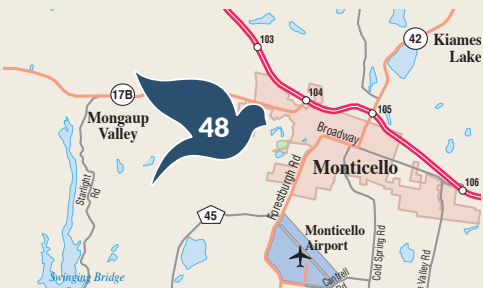

**ARTISTS: TCFD- CHARLIE BLUME,
CHRIS KILGORE, MARK MCNAMARA,
CHRISTINE RECORD, YARITZA RIVERA,
EMMA STOKES & STUDENTS**

47 TOWN OF THOMPSON— HAMLET OF ROCK HILL

283 Rock Hill Drive
Rock Hill, NY 12775
Map Coordinate: F-7

ARTIST: LAURIE KILGORE

48 TOWN OF THOMPSON— COLLINS MEMORIAL PARK

47 Kitz Road
Mongaup Valley, NY 12762
Map Coordinate: E-6

ARTIST: LAURIE KILGORE

49 SULLIVAN CATSKILLS VISITORS ASSOCIATION

15 Sullivan Avenue

Liberty, NY 12754

Map Coordinate: D-5

ARTIST: MIKEY RANDELS

50 SULLIVAN CATSKILLS VISITORS ASSOCIATION

15 Sullivan Ave
 Liberty, NY 12754
 Map Coordinate: D-5

**ARTISTS: MIKEY RANDELS,
 KEITH PHILLIPS**

51 WHITE LAKE HOMES

4180 West Shore Drive
Bethel, NY 12749
Map Coordinate: E-4

ARTIST: KIM SIMONS

52

THE CABIN AT HESSINGER LARE

495 Hessinger and Lare Road
Jeffersonville, NY 12748
Map Coordinate: D-4

ARTIST: DENISE CUMMINGS