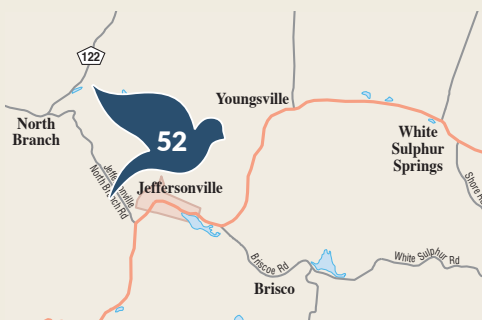

Liberty, NY 12754

Map Coordinate: D-5

ARTIST: MIKEY RANDELS

50 SULLIVAN CATSKILLS VISITORS ASSOCIATION

15 Sullivan Ave
 Liberty, NY 12754
 Map Coordinate: D-5

**ARTISTS: MIKEY RANDELS,
 KEITH PHILLIPS**

51 WHITE LAKE HOMES

4180 West Shore Drive
Bethel, NY 12749
Map Coordinate: E-4

ARTIST: KIM SIMONS

52

THE CABIN AT HESSINGER LARE

495 Hessinger and Lare Road
Jeffersonville, NY 12748
Map Coordinate: D-4

ARTIST: DENISE CUMMINGS

53 THE ELDRED PRESERVE

1040 State Route 55

Eldred, NY 12732

Map Coordinate: G-4

ARTIST: KEITH PHILLIPS

54 NEVERSINK AGRICULTURAL SOCIETY—GRAHAMSVILLE FAIR

8230 State Route 55
Grahamsville, NY 12740
Map Coordinate: C-7

ARTIST: KIM SIMONS

55 ANNIE'S RUFF CUT

90 Forman Road
Cochecton, NY 12726
Map Coordinate: E-3

ARTIST: KIM SIMONS

56 WJFF RADIO CATSKILL

2758 NY-52

Liberty, NY 12754

Map Coordinate: C-5