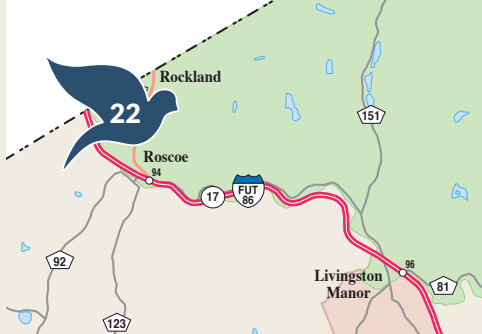

ARTIST: VALERIE TAGGART

19 CATSKILL BREWERY

672 Old Route. 17
Livingston Manor, NY 12758
Map Coordinate: B-4

ARTIST: ROBIN NERVEGNA

20 TOWN OF ROCKLAND— HAMLET OF ROSCOE

1978 Old Route 17

Roscoe, NY 12776

Map Coordinate: B-4

ARTISTS: ROGER BAKER,

MICHELLE HOOD

STUDENTS: ZELDA ADAMS,

BRIANNA KIPP, CHEYANNE RYDER

21 DO GOOD SPIRITS

10 Union Street
Roscoe, NY 12776
Map Coordinate: B-4

ARTIST: PHILIP YARNALL

22

ROSCOE BEER COMPANY

145 Rockland Road

Roscoe, NY 12776

Map Coordinate: B-4

ARTISTS: JENNIFER BULL, KIM SIMONS

23 ROSCOE CAMPSITE PARK

2179 Old Route 17
Roscoe, NY 12776
Map Coordinate: B-4

ARTIST: KEITH PHILLIPS