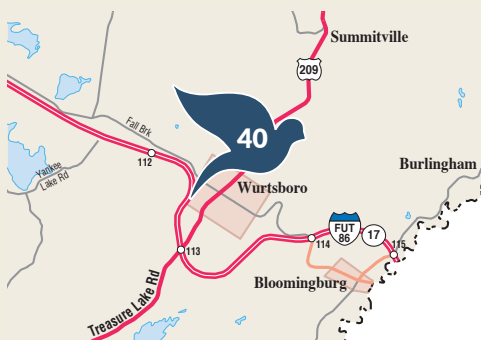

ARTIST: KEITH PHILLIPS

37 TOWN OF FORESTBURGH

2846 State Route 42
Forestburgh, NY 12777
Map Coordinate: G-6

ARTIST: BRENDA SYWALSKI

38 QUICKWAY DINER

68 Route 17K

Bloomingburg, NY 12721

Map Coordinate: G-9

ARTIST: GABY, CREEKSIDE ART COMPANY

39 TOWN OF MAMAKATING

2948 Route 209

Wurtsboro, NY 12790

Map Coordinate: F-9

ARTIST: STEPHEN ERNY

40 VILLAGE OF WURTSBORO

134 Sullivan Street
 Wurtsboro, NY 12790
 Map Coordinate: F-9

ARTIST: KIM SIMONS

41 CANAL TOWNE EMPORIUM

107 Sullivan Street
Wurtsboro, NY 12790
Map Coordinate: F-9

ARTIST: GARY ECKHART

42 VILLAGE OF WOODRIDGE

22 Green Avenue
Woodridge, NY 12789
Map Coordinate: E-8

ARTIST: BOB CLARK, GEMINI GRAPHX