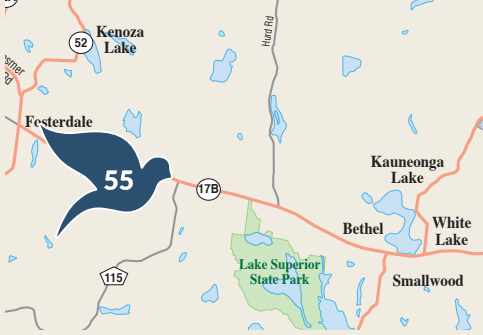

Liberty, NY 12754

Map Coordinate: D-5

ARTIST: MIKEY RANDELS

50 SULLIVAN CATSKILLS VISITORS ASSOCIATION

15 Sullivan Ave
 Liberty, NY 12754
 Map Coordinate: D-5

**ARTISTS: MIKEY RANDELS,
 KEITH PHILLIPS**

51 WHITE LAKE HOMES

4180 West Shore Drive
Bethel, NY 12749
Map Coordinate: E-4

ARTIST: KIM SIMONS

52

THE CABIN AT HESSINGER LARE

495 Hessinger and Lare Road
Jeffersonville, NY 12748
Map Coordinate: D-4

ARTIST: DENISE CUMMINGS

53 THE ELDRED PRESERVE

1040 State Route 55

Eldred, NY 12732

Map Coordinate: G-4

ARTIST: KEITH PHILLIPS

54 NEVERSINK AGRICULTURAL SOCIETY—GRAHAMSVILLE FAIR

8230 State Route 55
Grahamsville, NY 12740
Map Coordinate: C-7

ARTIST: KIM SIMONS

55 ANNIE'S RUFF CUT

90 Forman Road
Cochecton, NY 12726
Map Coordinate: E-3

ARTIST: KIM SIMONS

56 WJFF RADIO CATSKILL

2758 NY-52

Liberty, NY 12754

Map Coordinate: C-5