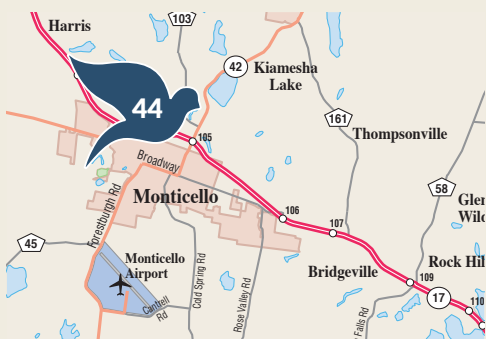

ARTIST: KIM SIMONS

41 CANAL TOWNE EMPORIUM

107 Sullivan Street
Wurtsboro, NY 12790
Map Coordinate: F-9

ARTIST: GARY ECKHART

42 VILLAGE OF WOODRIDGE

22 Green Avenue
Woodridge, NY 12789
Map Coordinate: E-8

ARTIST: BOB CLARK, GEMINI GRAPHX

43 VILLAGE OF MONTICELLO

479 Broadway
Monticello, NY 12701
Map Coordinate: E-6

ARTIST: KIM FLYNN

44 SULLIVAN COUNTY GOVERNMENT CENTER

100 North Street
Monticello, NY 12701
Map Coordinate: E-6

ARTIST: TERRI WARD

45

RESORTS WORLD CATSKILLS

888 Resorts World Drive
 Monticello, NY 12701
 Map Coordinate: E-7

ARTIST: MIKEY RANDELS

46 THE KARTRITE RESORT & INDOOR WATERPARK

555 Resorts World Drive
Monticello, NY 12701
Map Coordinate: E-7

**ARTISTS: TCFD- CHARLIE BLUME,
CHRIS KILGORE, MARK MCNAMARA,
CHRISTINE RECORD, YARITZA RIVERA,
EMMA STOKES & STUDENTS**

47 TOWN OF THOMPSON— HAMLET OF ROCK HILL

283 Rock Hill Drive
Rock Hill, NY 12775
Map Coordinate: F-7