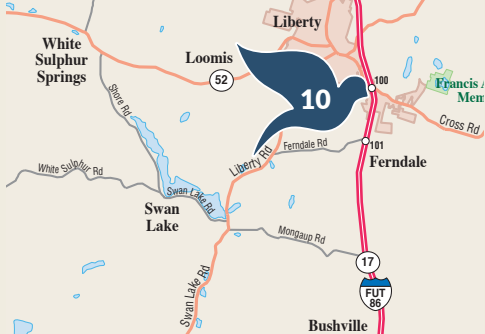

3454 Route 55
White Lake, NY 12786
Map Coordinate: E-4

ARTIST: STEPHANY LOPEZ

5 TOWN OF BETHEL— THE WOODSTOCK WAY/ PINE GROVE ROAD

10 Waldheim Road
White Lake, NY 12786
Map Coordinate: E-4

ARTIST: JESSICA MALL

6 THE LOCAL TABLE AND TAP

3 Horseshoe Lake Road
Kauneonga Lake, NY 12749
Map Coordinate: E-4

ARTIST: DEBORAH FISHER PALMARINI

7 LAUGHING LADIES ANTIQUES

1095 State Route 17B
Mongaup Valley, NY 12762
Map Coordinate: E-4

ARTISTS: BLAKE HAYS, BEN LEBEL

8 SULLIVAN COUNTY INTERNATIONAL AIRPORT

57 County Road 183A
Swan Lake, NY 12783
Map Coordinate: D-5

ARTIST: TERRI WARD

9 SWAN LAKE PARK
on behalf of Casa Di Longobardi

1658 Briscoe Rd
Swan Lake, NY 12783
Map Coordinate: D-4

ARTIST: DEBORAH FISHER PALMARINI

10 MAURICE GERRY

9 Ferndale Road
Ferndale, NY 12734
Map Coordinate: D-5

ARTIST: KIM SIMONS

11 VILLAGE OF LIBERTY

120 North Main Street
Liberty, NY 12754
Map Coordinate: D-6