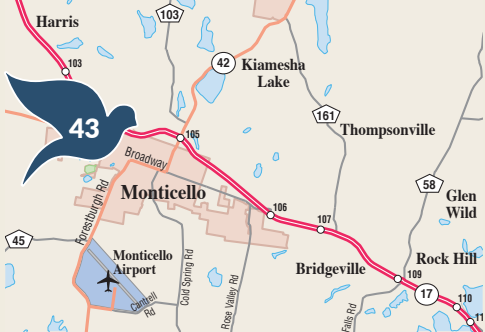

ARTIST: KEITH PHILLIPS

37 TOWN OF FORESTBURGH

2846 State Route 42
Forestburgh, NY 12777
Map Coordinate: G-6

ARTIST: BRENDA SYWALSKI

38 QUICKWAY DINER

68 Route 17K

Bloomingburg, NY 12721

Map Coordinate: G-9

ARTIST: KIM SIMONS

41 CANAL TOWNE EMPORIUM

107 Sullivan Street
Wurtsboro, NY 12790
Map Coordinate: F-9

ARTIST: GARY ECKHART

42 VILLAGE OF WOODRIDGE

22 Green Avenue
Woodridge, NY 12789
Map Coordinate: E-8

ARTIST: BOB CLARK, GEMINI GRAPHX

43 VILLAGE OF MONTICELLO

479 Broadway
Monticello, NY 12701
Map Coordinate: E-6

ARTIST: KIM FLYNN

44 SULLIVAN COUNTY GOVERNMENT CENTER

100 North Street
Monticello, NY 12701
Map Coordinate: E-6

ARTIST: TERRI WARD

45

RESORTS WORLD CATSKILLS

888 Resorts World Drive
 Monticello, NY 12701
 Map Coordinate: E-7

ARTIST: MIKEY RANDELS

46 THE KARTRITE RESORT & INDOOR WATERPARK

555 Resorts World Drive
Monticello, NY 12701
Map Coordinate: E-7