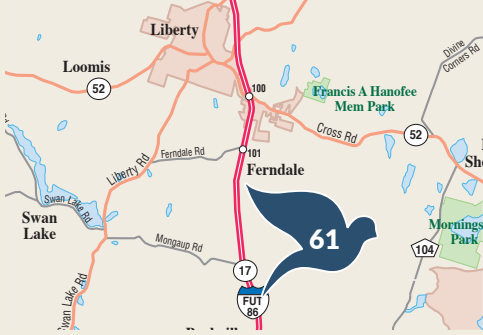

Liberty, NY 12754

Map Coordinate: C-5

**ARTISTS: KATH JOHANSEN
AND ANDRALYN LAGATTUTA**

59 THE ROSE COTTAGE IN DE BRUCE

1200 De Bruce Road
De Bruce, NY 12758
Map Coordinate: B-6

**ARTISTS: M.E. KOCHER
AND MEK ART STUDIO**

60 HAPPY DAYS CAMPGROUND

454 Horseshoe Lake Road

Bethel, NY 12783

Map Coordinate: E-4

ARTIST: KIM SIMONS

61 ANIMAL HOSPITAL OF SULLIVAN COUNTY

667 Harris Rd
Ferndale, NY 12734
Map Coordinate: D-6

ARTIST: KIM SIMONS

62 ARTHUR'S ACRES ANIMAL SANCTUARY

89 Ahrens Rd
Parksville, NY 12768
Map Coordinate: C-5

ARTIST: ALLISON LUCI

63 COMING SOON

64 NAMI SULLIVAN COUNTY

20 Crystal St,
Monticello, NY 12701
Map Coordinate: E-6

ARTIST: WILLIAM EDWARD BENTLEY

65 SULLIVAN COUNTY DRAMATIC WORKSHOP

5243 Main St
South Fallsburg, NY 12779
Map Coordinate: E-7

ARTIST: KIM SIMONS

66 COMING SOON

67 BURN BRAE MANSION

573 High Rd
Glen Spey, NY 12737
Map Coordinate: H-5

ARTIST: TRACIE HICKMAN