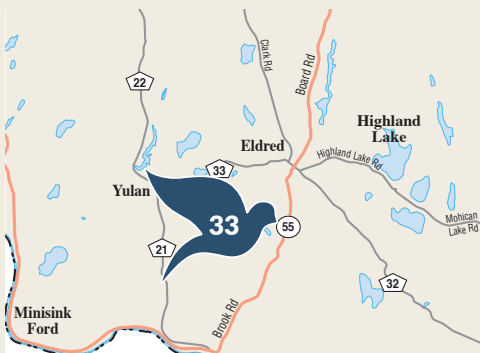

ARTIST: ANDRÉ SHANK

31 TOWN OF TUSTEN

7 Erie Avenue
Narrowsburg, NY 12764
Map Coordinate: F-2

ARTIST: BRANDI MEROLLA

32 LANDER'S RIVER TRIPS

69 De Mauro Lane
Narrowsburg, NY 12764
Map Coordinate: F-2

ARTIST: MIKEY RANDELS

**UNDER
MAINTENANCE**

33

TOWN OF HIGHLAND

4 Proctor Road

Eldred, NY 12732

Map Coordinate: G-4

ARTIST: CATHERINE FOUR

34 CATSKILL MOUNTAINS RESORT

211 Mail Road
Barryville, NY 12719
Map Coordinate: G-4

ARTIST: TODD ANDERSON

35 TOWN OF LUMBERLAND

1025 Proctor Road
Glen Spey, NY 12737
Map Coordinate: H-5

ARTIST: TODD ANDERSON

36 FORESTBURGH PLAYHOUSE

39 Forestburgh Road
Forestburgh, NY 12777
Map Coordinate: G-5

ARTIST: KEITH PHILLIPS

37 TOWN OF FORESTBURGH

2846 State Route 42
Forestburgh, NY 12777
Map Coordinate: G-6

ARTIST: BRENDA SYWALSKI

38 QUICKWAY DINER

68 Route 17K

Bloomingburg, NY 12721

Map Coordinate: G-9