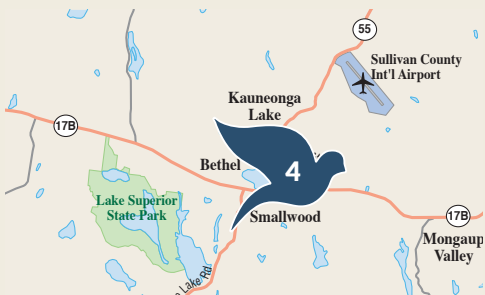

Map Coordinate: D-2

ARTIST: KIM FLYNN

3 HECTOR'S INN

8 Dr. Duggan Road

Bethel, NY 12720

Map Coordinate: E-4

ARTIST: KIM SIMONS

4 TOWN OF BETHEL— TOWN HALL

3454 Route 55
White Lake, NY 12786
Map Coordinate: E-4

ARTIST: STEPHANY LOPEZ

5 TOWN OF BETHEL— THE WOODSTOCK WAY/ PINE GROVE ROAD

10 Waldheim Road
White Lake, NY 12786
Map Coordinate: E-4

ARTIST: JESSICA MALL

6 THE LOCAL TABLE AND TAP

3 Horseshoe Lake Road
Kauneonga Lake, NY 12749
Map Coordinate: E-4

ARTIST: DEBORAH FISHER PALMARINI

7 LAUGHING LADIES ANTIQUES

1095 State Route 17B
Mongaup Valley, NY 12762
Map Coordinate: E-4

ARTISTS: BLAKE HAYS, BEN LEBEL

8 SULLIVAN COUNTY INTERNATIONAL AIRPORT

57 County Road 183A
Swan Lake, NY 12783
Map Coordinate: D-5

ARTIST: TERRI WARD

9 SWAN LAKE PARK
on behalf of Casa Di Longobardi

1658 Briscoe Rd
Swan Lake, NY 12783
Map Coordinate: D-4