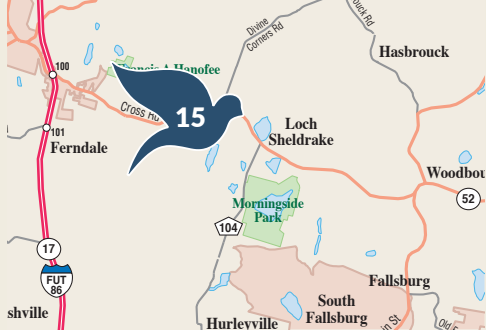

ARTIST: CAROL SMITH

14 THE CENTER FOR DISCOVERY

218 Main Street
Hurleyville, NY 12747
Map Coordinate: D-7

**ARTISTS: CHARLIE BLUME,
CHRIS KILGORE, MARK MCNAMARA,
CHRISTINE RECORD, YARITZA RIVERA,
EMMA STOKES & TCFD STUDENTS**

15 **SUNY SULLIVAN**

112 College Road
Loch Sheldrake, NY 12759
Map Coordinate: D-6

**ARTISTS: COMPUTER GRAPHICS/
GRAPHIC DESIGN AND BOCES
AUTO BODY STUDENTS**

16 TOWN OF NEVERSINK

273 Main Street
Grahamsville, NY 12740
Map Coordinate: C-7