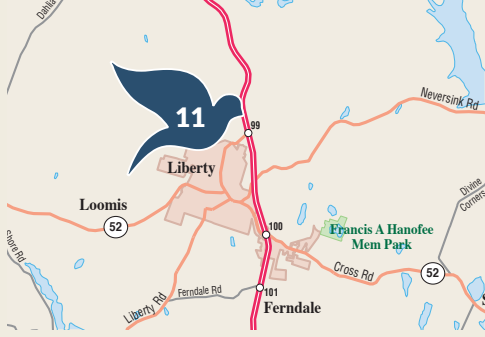

ARTISTS: BLAKE HAYS, BEN LEBEL

8 SULLIVAN COUNTY INTERNATIONAL AIRPORT

57 County Road 183A
Swan Lake, NY 12783
Map Coordinate: D-5

ARTIST: TERRI WARD

9 SWAN LAKE PARK
on behalf of Casa Di Longobardi

1658 Briscoe Rd
Swan Lake, NY 12783
Map Coordinate: D-4

ARTIST: DEBORAH FISHER PALMARINI

10 MAURICE GERRY

9 Ferndale Road
Ferndale, NY 12734
Map Coordinate: D-5

ARTIST: KIM SIMONS

11 VILLAGE OF LIBERTY

120 North Main Street
Liberty, NY 12754
Map Coordinate: D-6

ARTIST: KIM SIMONS

12 GARNET HEALTH MEDICAL CENTER – CATSKILLS

68 Harris Bushville Road
Harris, NY 12742
Map Coordinate: D-6

ARTIST: JENNIFER BULL

13 TOWN OF FALLSBURG

11 Morningside Park Road
Hurleyville, NY 12747
Map Coordinate: D-7