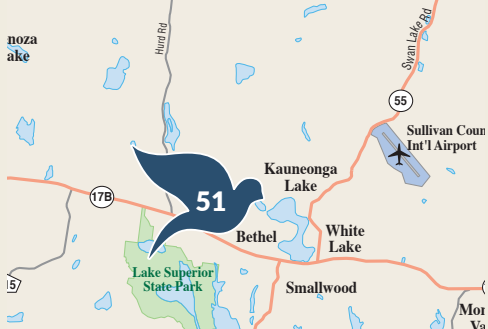

ARTIST: LAURIE KILGORE

48 TOWN OF THOMPSON— COLLINS MEMORIAL PARK

47 Kitz Road
Mongaup Valley, NY 12762
Map Coordinate: E-6

ARTIST: LAURIE KILGORE

49 SULLIVAN CATSKILLS VISITORS ASSOCIATION

15 Sullivan Avenue

Liberty, NY 12754

Map Coordinate: D-5

ARTIST: MIKEY RANDELS

50 SULLIVAN CATSKILLS VISITORS ASSOCIATION

15 Sullivan Ave
 Liberty, NY 12754
 Map Coordinate: D-5

**ARTISTS: MIKEY RANDELS,
 KEITH PHILLIPS**

51 WHITE LAKE HOMES

4180 West Shore Drive
Bethel, NY 12749
Map Coordinate: E-4

ARTIST: KIM SIMONS

52

THE CABIN AT HESSINGER LARE

495 Hessinger and Lare Road
Jeffersonville, NY 12748
Map Coordinate: D-4

ARTIST: DENISE CUMMINGS

53 THE ELDRED PRESERVE

1040 State Route 55

Eldred, NY 12732

Map Coordinate: G-4

ARTIST: KEITH PHILLIPS

54 NEVERSINK AGRICULTURAL SOCIETY—GRAHAMSVILLE FAIR

8230 State Route 55
Grahamsville, NY 12740
Map Coordinate: C-7