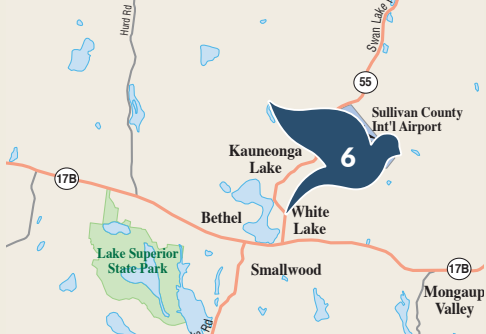

Map Coordinate: D-2

ARTIST: KIM FLYNN

3 HECTOR'S INN

8 Dr. Duggan Road

Bethel, NY 12720

Map Coordinate: E-4

ARTIST: KIM SIMONS

4 TOWN OF BETHEL— TOWN HALL

3454 Route 55
White Lake, NY 12786
Map Coordinate: E-4

ARTIST: STEPHANY LOPEZ

5 TOWN OF BETHEL— THE WOODSTOCK WAY/ PINE GROVE ROAD

10 Waldheim Road
White Lake, NY 12786
Map Coordinate: E-4

ARTIST: JESSICA MALL

6 THE LOCAL TABLE AND TAP

3 Horseshoe Lake Road
Kauneonga Lake, NY 12749
Map Coordinate: E-4

ARTIST: DEBORAH FISHER PALMARINI

7 LAUGHING LADIES ANTIQUES

1095 State Route 17B
Mongaup Valley, NY 12762
Map Coordinate: E-4

ARTISTS: BLAKE HAYS, BEN LEBEL

8 SULLIVAN COUNTY INTERNATIONAL AIRPORT

57 County Road 183A
Swan Lake, NY 12783
Map Coordinate: D-5

ARTIST: TERRI WARD

9 SWAN LAKE PARK
on behalf of Casa Di Longobardi

1658 Briscoe Rd
Swan Lake, NY 12783
Map Coordinate: D-4